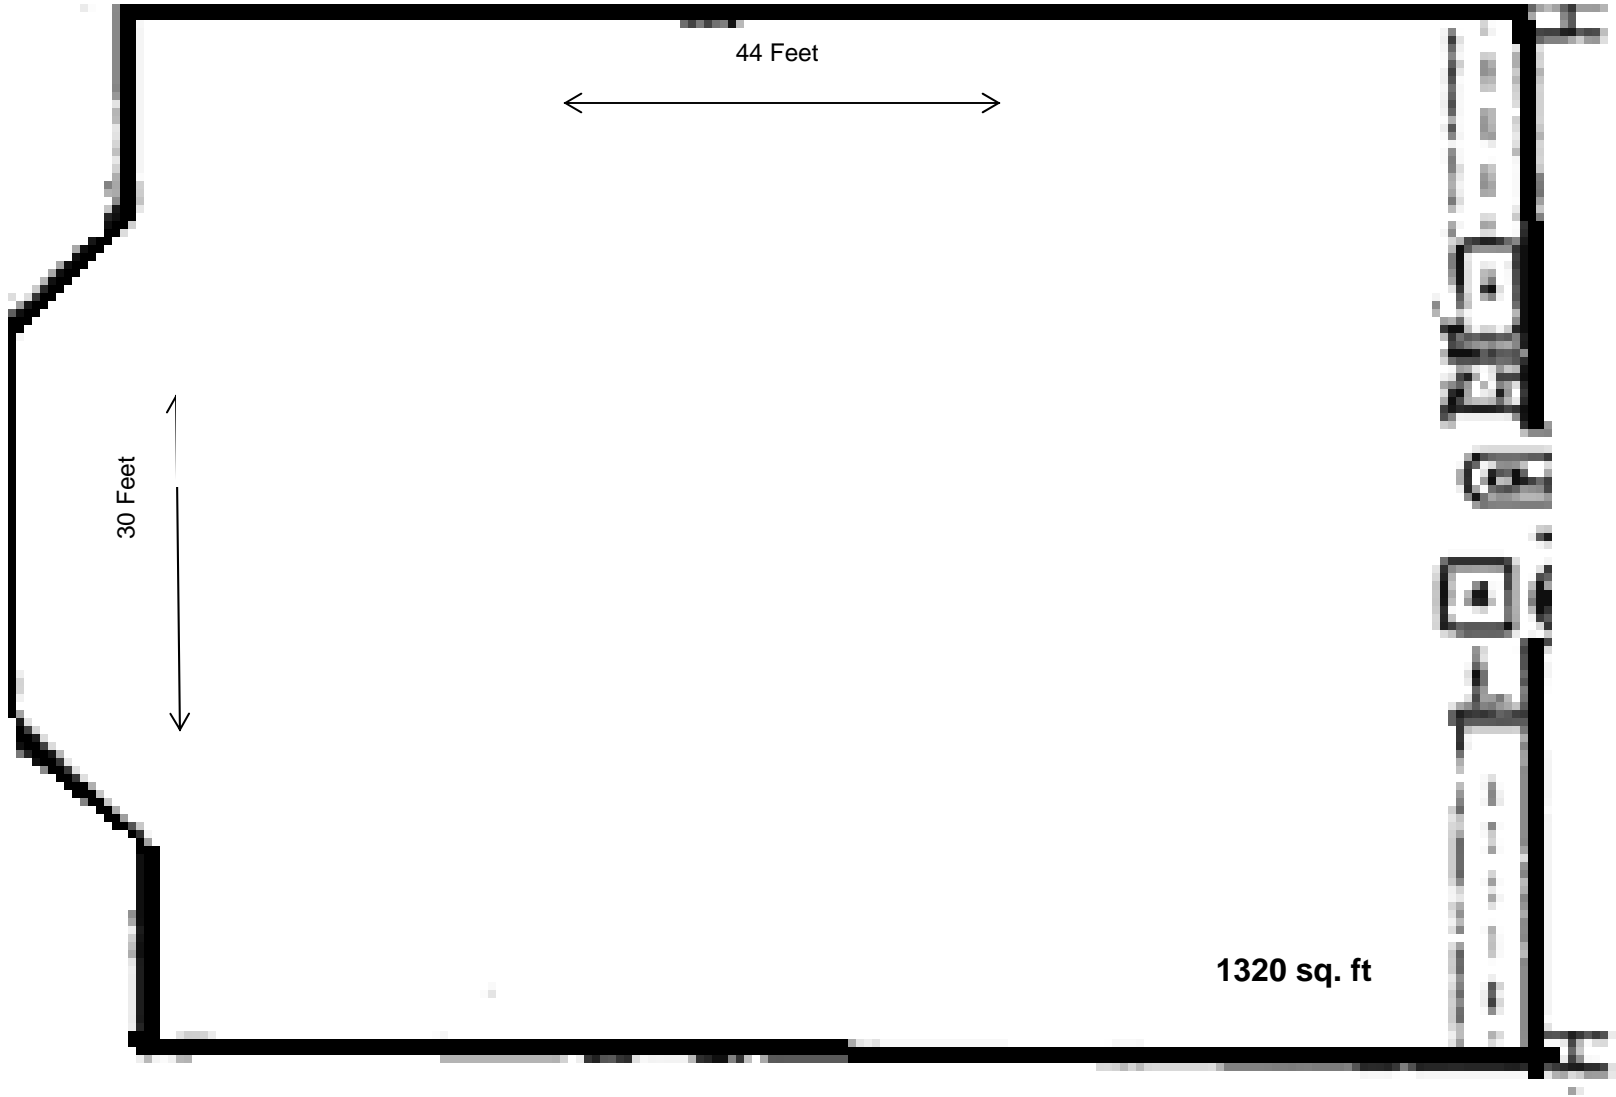

Bridgeway Lakes Boathouse

Lake and
Fountain

44 Feet

30 Feet

1320 sq. ft