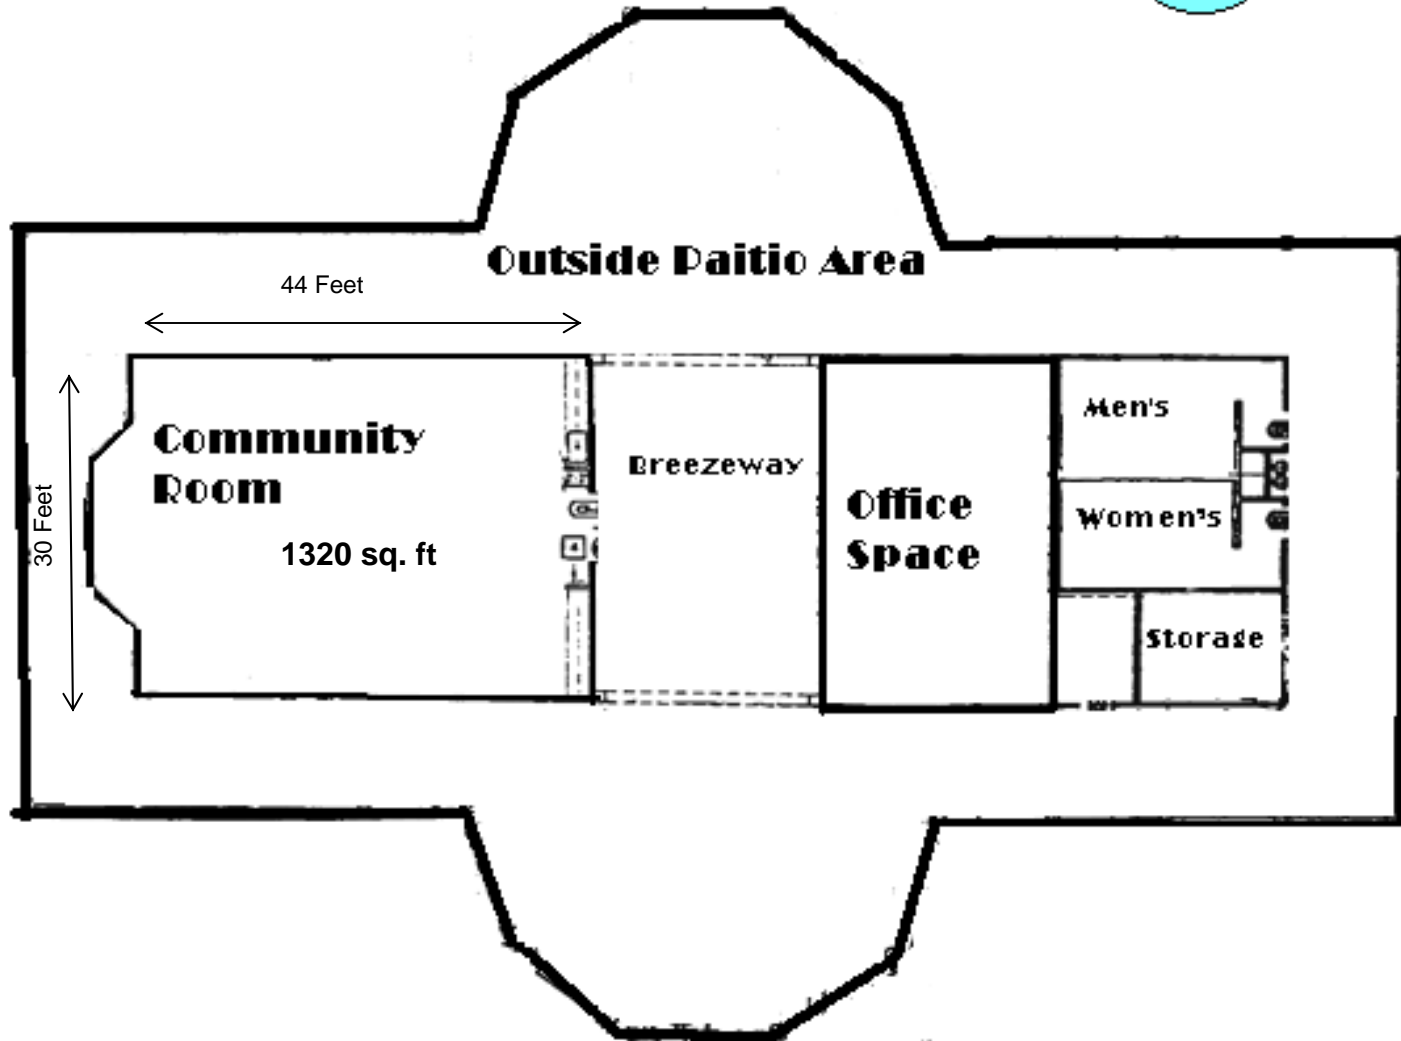

Bridgeway Lakes Boathouse

Lake and
Fountain

44 Feet

30 Feet

1320 sq. ft